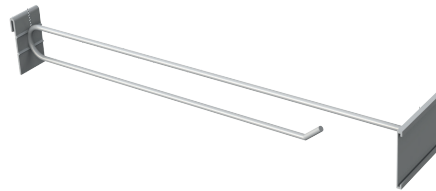

OUR HOOKS

SIMPLE (MASSONITE)

**SIMPLE
METAL OR MASSONITE
BACK**

**DOUBLE
METAL OR MASSONITE
BACK**

WITH LABEL HOLDER

**SLATWALL
LABEL HOLDER
2"**

**SLATWALL
LABEL HOLDER
3"**

For more information on our hooks, please contact one of our representatives.