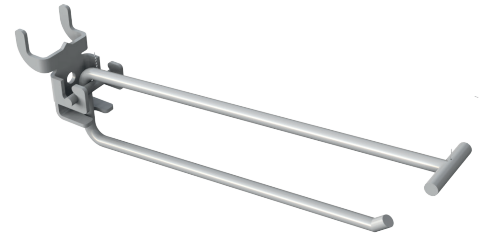

OUR HOOKS

SIMPLE (MASSONITE)

**SIMPLE
METAL OR MASSONITE
BACK**

**DOUBLE
METAL OR MASSONITE
BACK**

WITH LABEL HOLDER

**SLATWALL
LABEL HOLDER
2"**

**SLATWALL
LABEL HOLDER
3"**

For more information on our hooks, please contact one of our representatives.