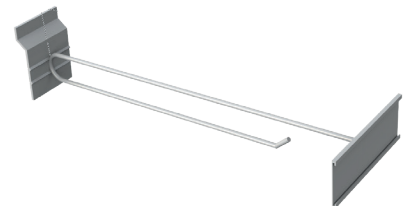

OUR HOOKS

SIMPLE (MASSONITE)

**SIMPLE
METAL OR MASSONITE
BACK**

**DOUBLE
METAL OR MASSONITE
BACK**

WITH LABEL HOLDER

**SLATWALL
LABEL HOLDER
2"**

**SLATWALL
LABEL HOLDER
3"**

For more information on our hooks, please contact one of our representatives.