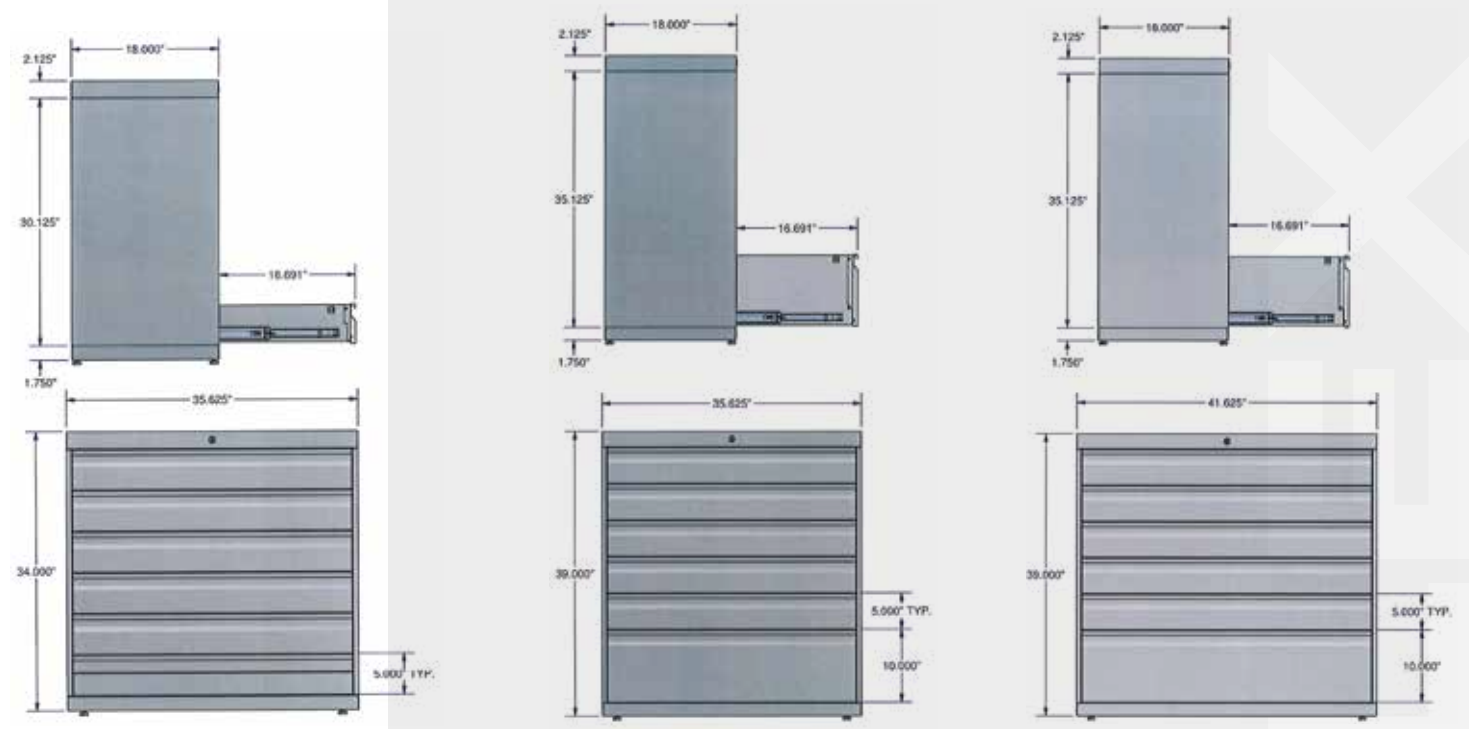

PRODUCT CODES AND DRAWINGS

DESCRIPTIONS	CODES
36"W x 18" D X 29"H 3 drawers + 1 reserve	014503618293T1R
36"W x 18" D X 29"H 5 drawers	014503618295T
36"W x 18" D X 34"H 4 drawers + 1 reserve	014503618344T1R
36"W x 18" D X 34"H 6 drawers	014503618346T
36"W x 18" D X 39"H 5 drawers + 1 reserve	014503618395T1R
42"W x 18" D X 39"H 5 drawers + 1 reserve	014504218395T1R
42"W x 18" D X 29"H 5 drawers	014504218295T
48"W x 18" D X 29"H 5 drawers	014504818295T
48"W x 18" D X 29"H 3 drawers + 1 reserve	014504818293T1R
48"W x 18" D X 39"H 5 drawers + 1 reserve	014504818395T1R

PRODUCT CODES AND DRAWINGS

014503618346T

014503618395T1R

014504218395T1R