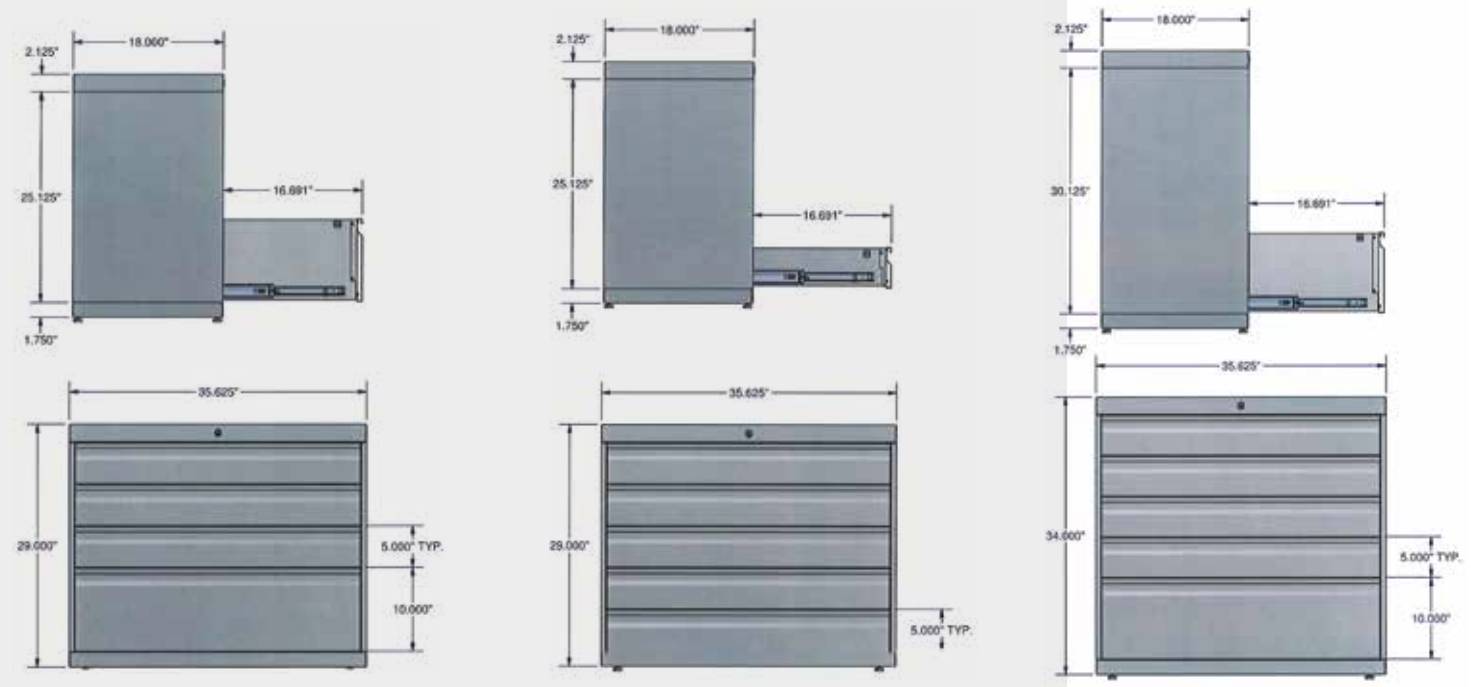

014503618293T1R

014503618295T

014503618344T1R