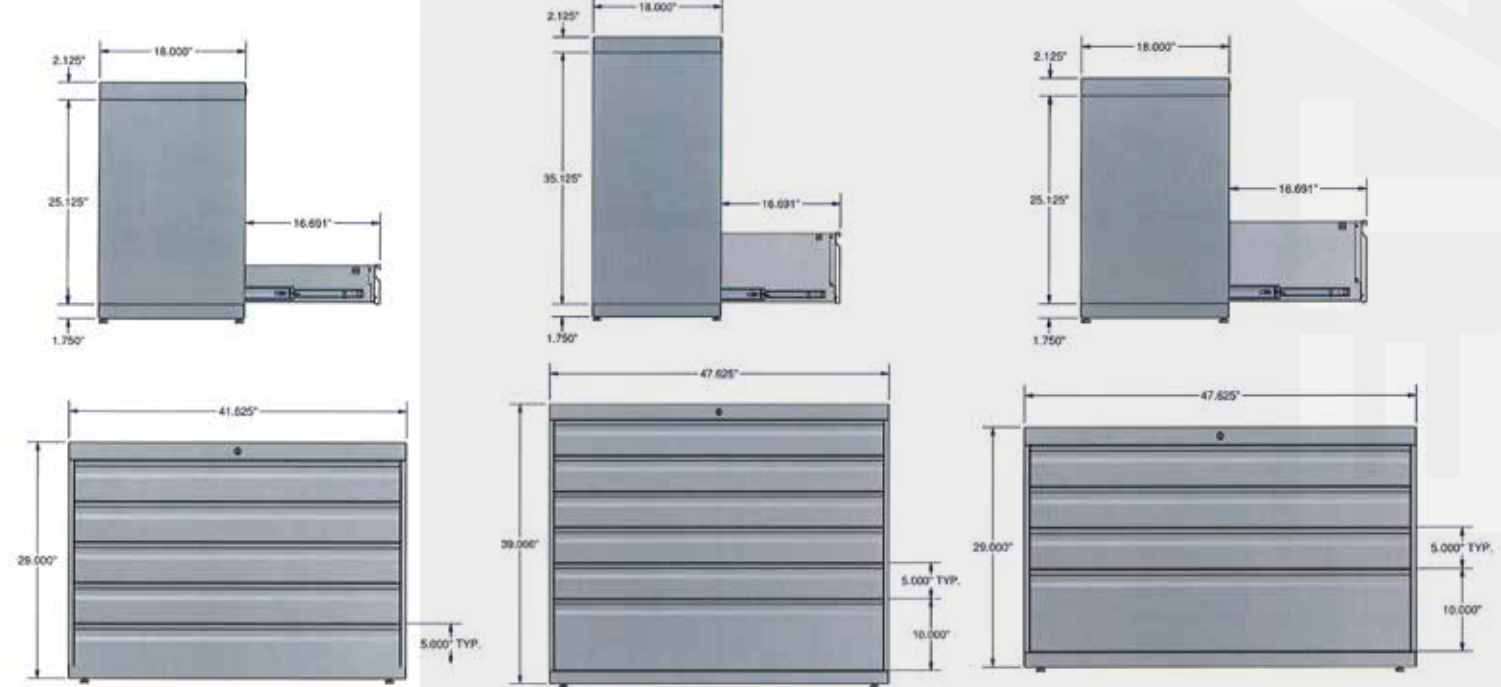

014504218295T

014504818395T1R

014504818293T1R