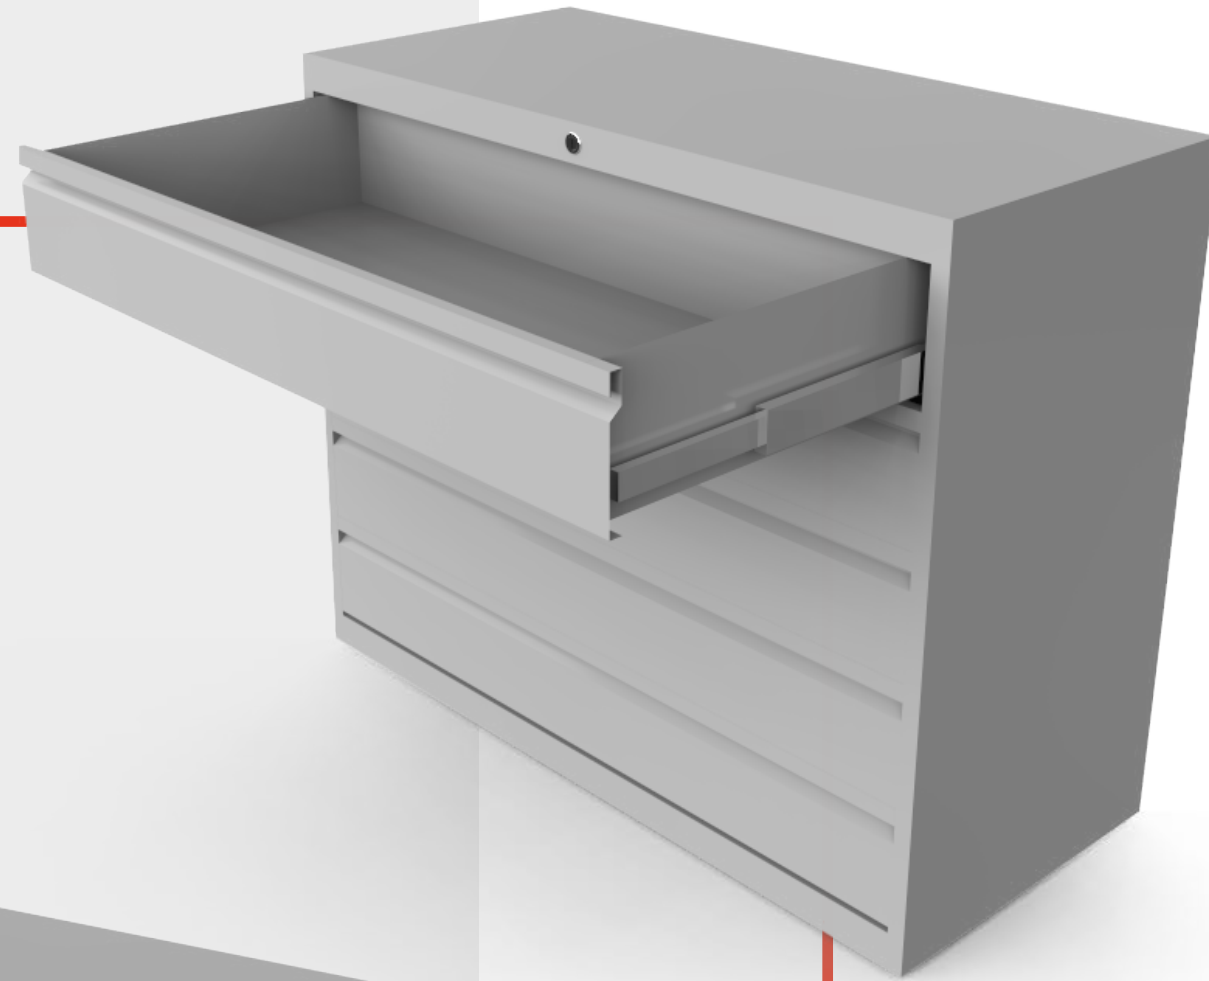

CIGARETTE  
CABINETS

We understand that clerks and cashiers have to find the requested products quickly and easily, so that's exactly what we offer. Our cabinet drawers make it easy to separate products by type or brand for quick access.

Our cabinets are made to last, with 14 Ga bases and 18 Ga structures. They come in 36- and 48-inch formats and a range of colours to suit every decor. Their hallmarks are easy installation, sleek design and proven durability.